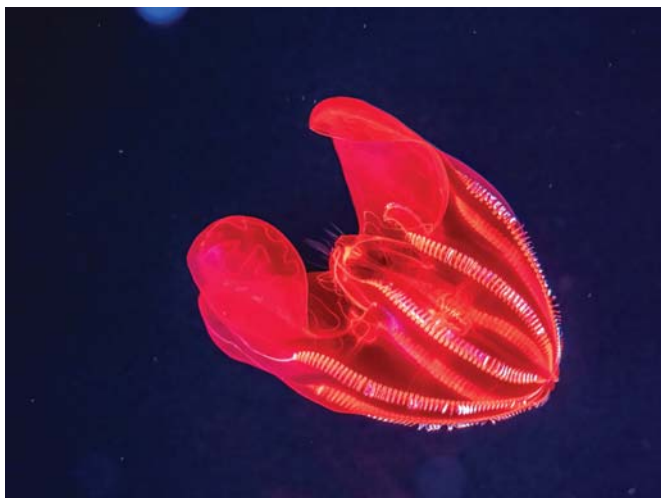

**01-An adventure of the mind.jpg**

*Carole Gan*

Captures the spirit of the “Creative” category.  
Needs Greater depth of field so stars and vines are crisp.

\*\*\*

**02-Bloody Belly Comb Jelly.jpg**

*Dick Light*

Great color, strong “Nature” contender.

\*\*\*\*\*

**03-Merced River Spring Flow.jpg**

*Charlie Gibson*

Great natural sharpness, classic waterflow. Left third alone would make a dramatic vertical. Strong “Nature” contender.

\*\*\*\*\*

**04-Milky Way Over Mobius Arch.jpg**

*Karen Schofield*

Outstanding photo of a hard to photograph night scene.  
Exposure could be brighter.

\*\*\*\*

**05-Prismatic Whirlpool.jpg**

*Charlie Gibson*

\*\*\*\*

**07-Weathered Wood 1.jpg**

*Brooks Leffler*

Striking image. Super sharp without crustiness - great tonality - well modulated background with interesting color change.

\*\*\*\*\*

**08-Weathered Wood 2.jpg**