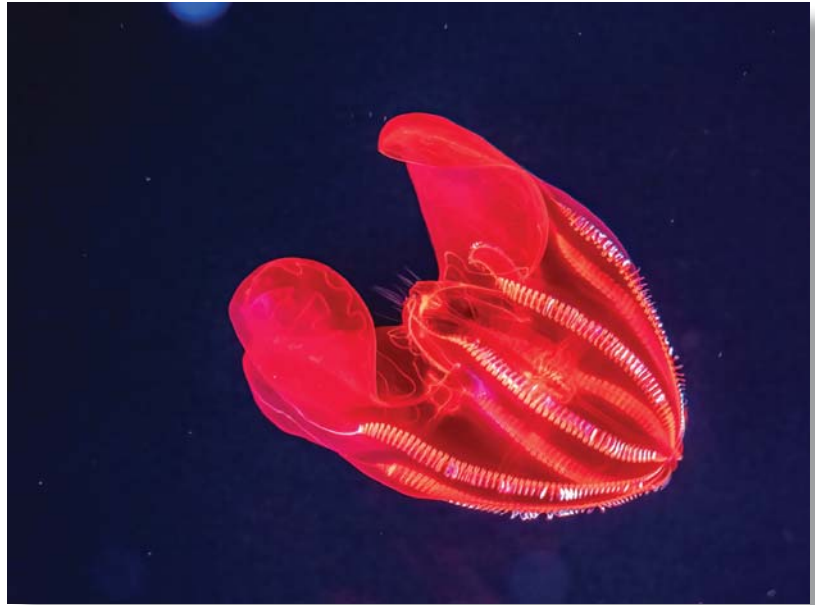

Great color, strong “Nature” contender.

\*\*\*\*\*

**03-Merced River Spring Flow.jpg**

*Charlie Gibson*

Great natural sharpness, classic waterflow. Left third alone would make a dramatic vertical. Strong “Nature” contender.

\*\*\*\*

**07-Weathered Wood 1.jpg**

*Brooks Leffler*

Striking image. Super sharp without crustiness - great tonality - well modulated background with interesting color change.

\*\*\*\*\*

**08-Weathered Wood 2.jpg**

*Brooks Leffler*

Again good tonality. Solid background more appropriate for "nature" category.

\*\*\*\*

---

Winning Images:

Honorable Mentions:

**Merced River Spring Flow**  
*Charlie Gibson*

**Milky over Mobius Arch**  
*Karen Schofield*

**Bloody Belly Comb Jelly**  
*Dick Light*

Third Place

**Weathered Wood 1**  
*Brooks Leffler*

2nd Place:

**Prismatic Whirlpool**  
*Charlie Gibson*

First Place:

**An Adventure of the Mind**  
*Carole Gan*